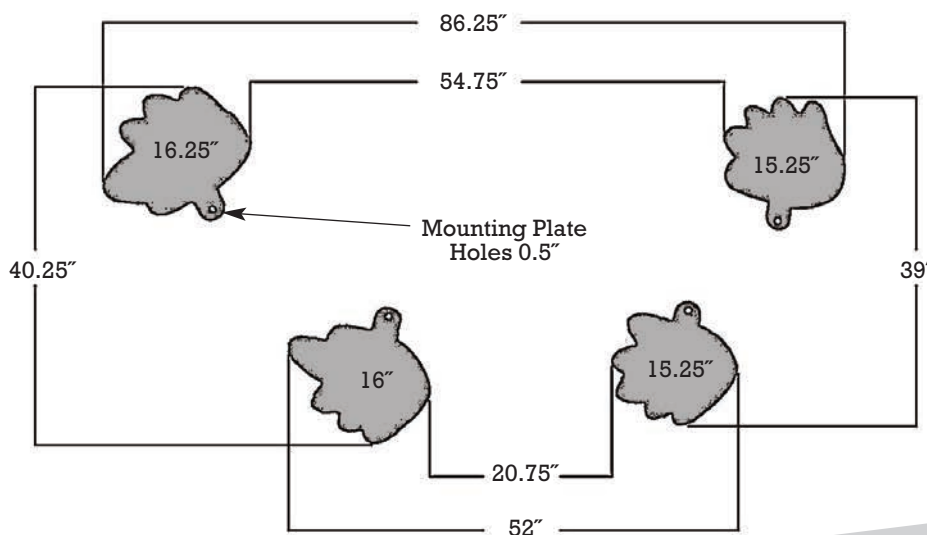

design **TOSCANO**[®]

**INSTRUCTIONS
FOR YOUR PRODUCT**

Thank you for your recent purchase of this Design Toscano designer resin statue. We have taken great care to create this piece especially for you. Mounting plates included per diagram below. Bolts and other hardware not included.