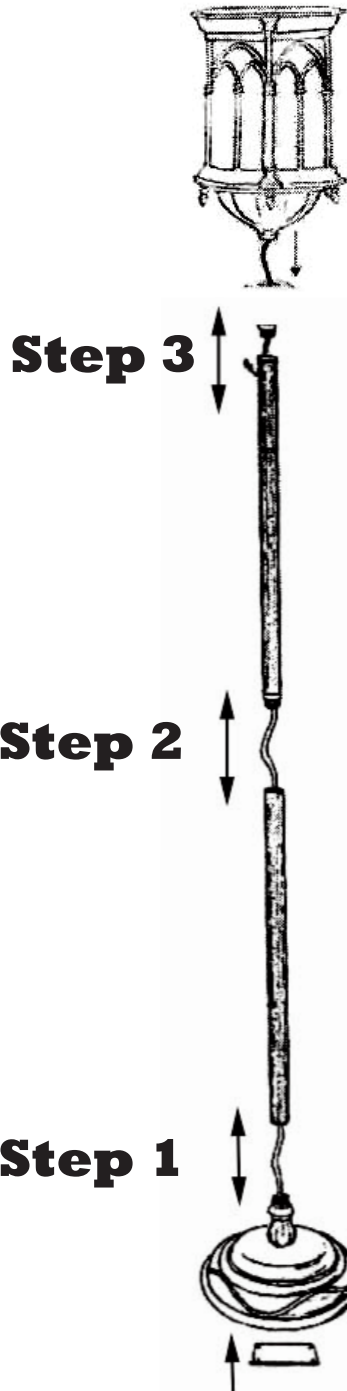

design TOSCANO[®]

INSTRUCTIONS

FOR YOUR PRODUCT

Thank you for your recent purchase of this Design Toscano hand-crafted piece of furniture art. We have taken great care to create this piece especially for you. Please review these instructions and assemble this piece with care. Do not over tighten any screw or bolt connection.

40 Watt or Smaller

Step 4

Step 5

Step 6