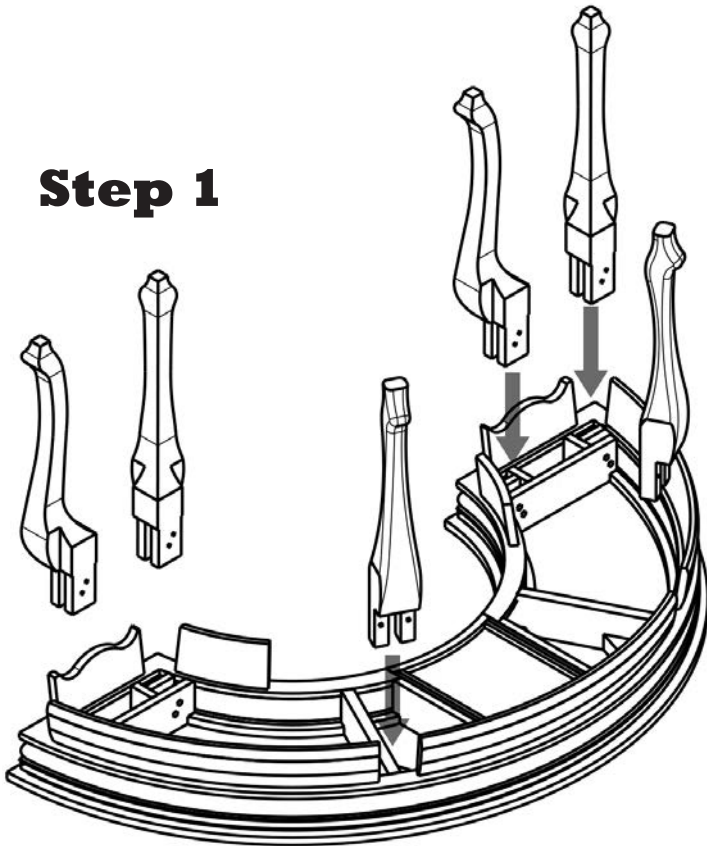

design **TOSCANO**[®]
INSTRUCTIONS
FOR PRODUCT

AF-7442
 La Voute Grande Crescent Mahogany Executive Desk

Thank you for your recent purchase of this Design Toscano hand-crafted piece of furniture art. We have taken great care to create this piece especially for you. Please review these instructions and assemble this piece with care. Do not over tighten any screw or bolt connection.

Step 1

Parts

A (1 PC)

B (8 PCS)

C (4 PCS)

D (12 PCS)

Step 2 Repeat four times.

Step 3 Repeat four times.