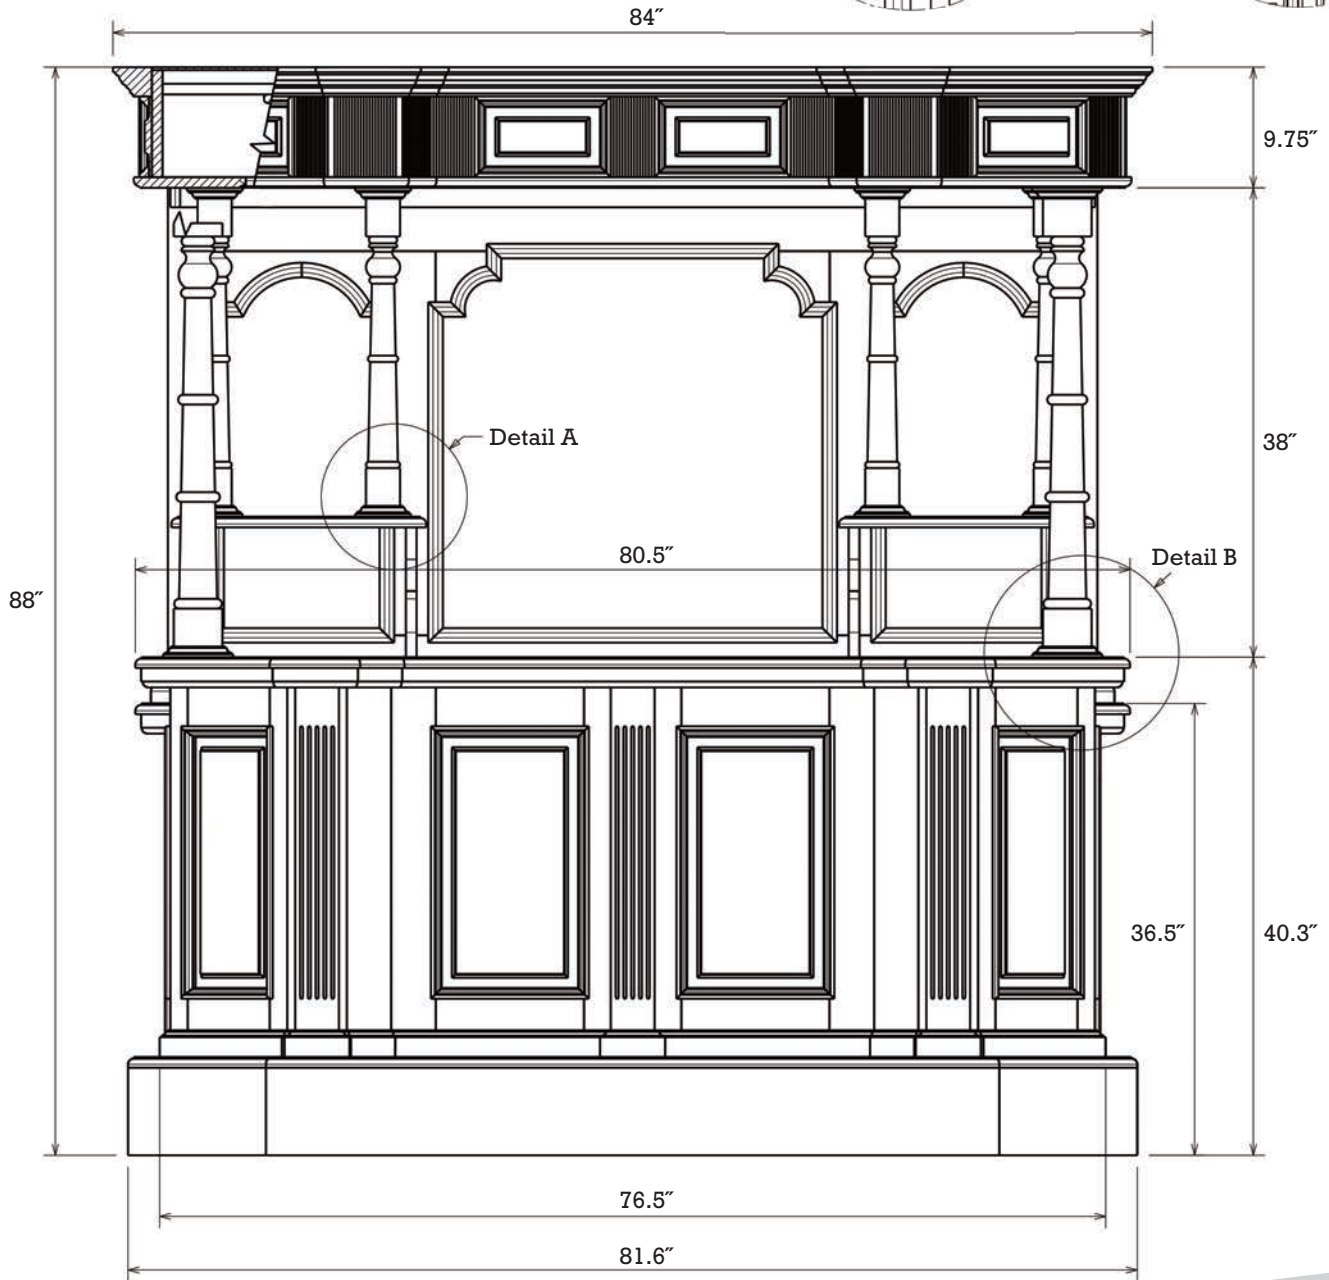

design TOSCANO®

INSTRUCTIONS FOR YOUR PRODUCT

Overall Dimensions (Front View)
84"Wx82.5"Dx88"H.

Detail A

Detail B

©Copyright 2019, Design Toscano, Inc.

1.800.525.0733
DESIGNTOSCANO.COM

**THANK YOU
FOR YOUR PURCHASE**

design TOSCANO®

INSTRUCTIONS FOR YOUR PRODUCT

Overall Dimensions (Side View)
84"Wx82.5"Dx88"H.

Detail C

Detail D