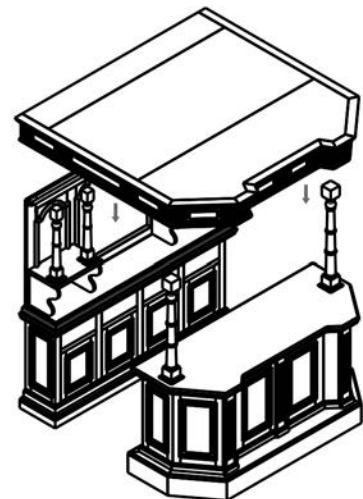

design **TOSCANO**®

AF-35056
Tewkesbury Inn Pub

INSTRUCTIONS FOR YOUR PRODUCT

Thank you for your recent purchase of this Design Toscano hand-crafted piece of furniture art. We have taken great care to create this piece especially for you. Please review these instructions and assemble this piece with care. Do not over tighten any screw or bolt connection.

Step 1

Step 2

Step 3

Step 4

Repeat this step
four times.

©Copyright 2019, Design Toscano, Inc.

1.800.525.0733
DESIGNTOSCANO.COM

**THANK YOU
FOR YOUR PURCHASE**