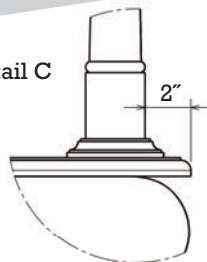

design TOSCANO®

INSTRUCTIONS FOR YOUR PRODUCT

Overall Dimensions (Front View)
84"Wx82.5"Dx88"H.

Detail A

Detail B

©Copyright 2019, Design Toscano, Inc.

1.800.525.0733
DESIGNTOSCANO.COM

**THANK YOU
FOR YOUR PURCHASE**

design TOSCANO®

INSTRUCTIONS FOR YOUR PRODUCT

Overall Dimensions (Side View)
84"Wx82.5"Dx88"H.

Detail C

Detail D