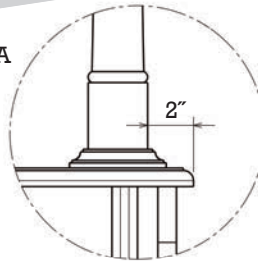

design TOSCANO®

INSTRUCTIONS FOR YOUR PRODUCT

Overall Dimensions (Front View)
84"Wx82.5"Dx88"H.

Detail A

Detail B

©Copyright 2019, Design Toscano, Inc.

1.800.525.0733
DESIGNTOSCANO.COM

**THANK YOU
FOR YOUR PURCHASE**

design TOSCANO®

INSTRUCTIONS FOR YOUR PRODUCT

Overall Dimensions (Side View)
84"Wx82.5"Dx88"H.

Detail C

Detail D