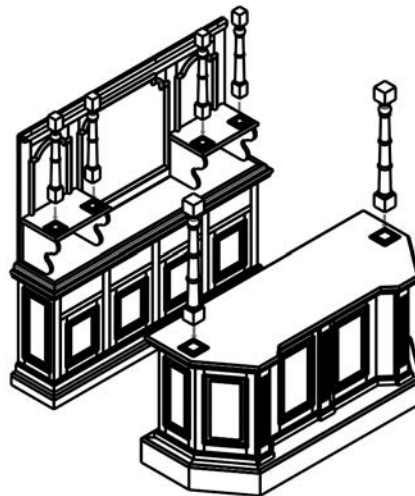

design **TOSCANO**®

AF-35056
Tewkesbury Inn Pub

INSTRUCTIONS FOR YOUR PRODUCT

Thank you for your recent purchase of this Design Toscano hand-crafted piece of furniture art. We have taken great care to create this piece especially for you. Please review these instructions and assemble this piece with care. Do not over tighten any screw or bolt connection.

Step 1

Step 2

Step 3

Step 4

Repeat this step
four times.

©Copyright 2019, Design Toscano, Inc.

1.800.525.0733
DESIGNTOSCANO.COM

**THANK YOU
FOR YOUR PURCHASE**