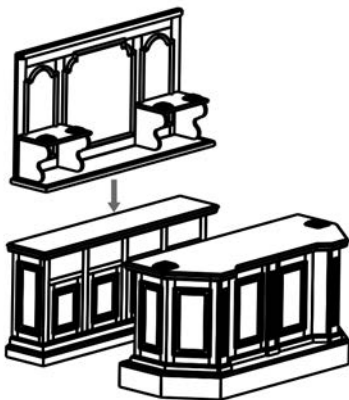

design **TOSCANO**®

AF-35056
Tewkesbury Inn Pub

INSTRUCTIONS FOR YOUR PRODUCT

Thank you for your recent purchase of this Design Toscano hand-crafted piece of furniture art. We have taken great care to create this piece especially for you. Please review these instructions and assemble this piece with care. Do not over tighten any screw or bolt connection.

Step 1

Step 2

Step 3

Step 4

Repeat this step
four times.

©Copyright 2019, Design Toscano, Inc.

1.800.525.0733
DESIGNTOSCANO.COM

**THANK YOU
FOR YOUR PURCHASE**