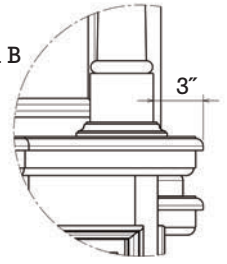

design TOSCANO®

INSTRUCTIONS FOR YOUR PRODUCT

Overall Dimensions (Front View)
84"Wx82.5"Dx88"H.

Detail A

Detail B

©Copyright 2019, Design Toscano, Inc.

1.800.525.0733
DESIGNTOSCANO.COM

**THANK YOU
FOR YOUR PURCHASE**

design TOSCANO®

INSTRUCTIONS FOR YOUR PRODUCT

Overall Dimensions (Side View)
84"Wx82.5"Dx88"H.

Detail C

Detail D