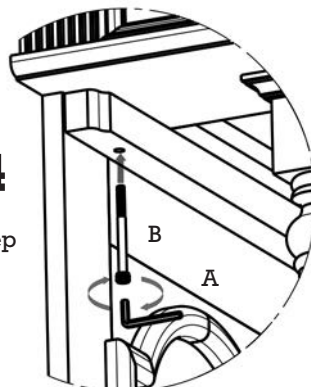

Step 4

Repeat this step
four times.

©Copyright 2019, Design Toscano, Inc.

1.800.525.0733
DESIGNTOSCANO.COM

**THANK YOU
FOR YOUR PURCHASE**