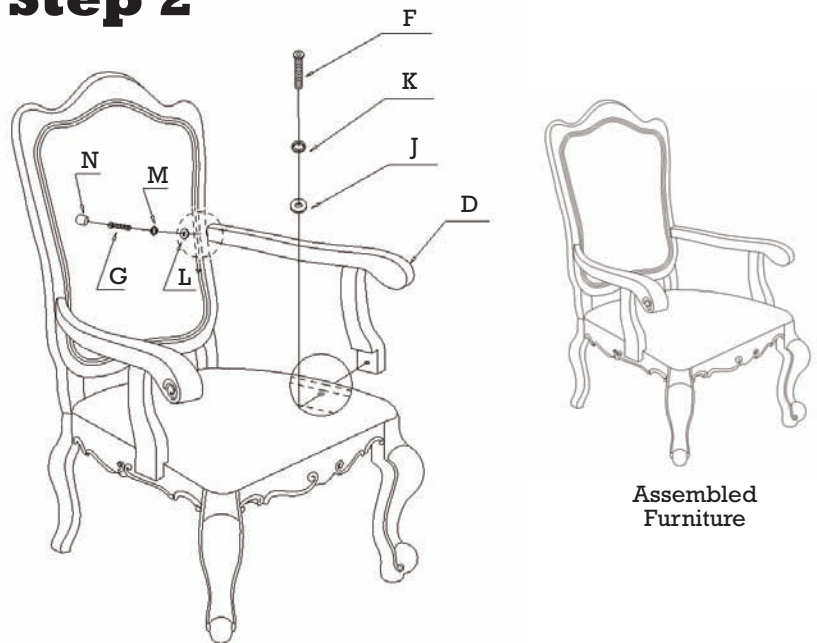

design TOSCANO®

INSTRUCTIONS FOR YOUR PRODUCT

AE3321
Emily Dickinson Armchair

Step 1

Thank you for your recent purchase of this Design Toscano exclusive hand-carved piece of furniture art. We have taken great care to create this piece especially for you. Please review these instructions and assemble this piece with care. Do not over tighten any screw or bolt connection.

J (11 PCS)

K (11 PCS)

L (2 PCS)

M (2 PCS)

N (2 PCS)

P (1 PC)

Q (1 PC)

Step 2