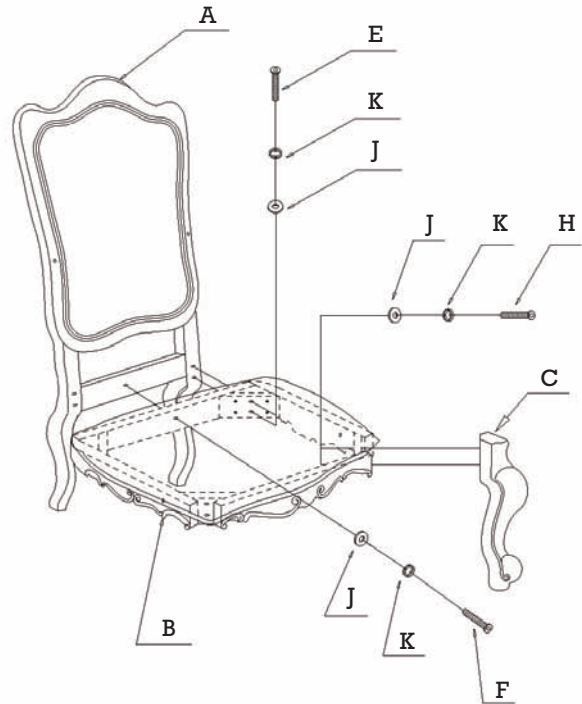

design TOSCANO®

INSTRUCTIONS FOR YOUR PRODUCT

AE3321
Emily Dickinson Armchair

Step 1

Thank you for your recent purchase of this Design Toscano exclusive hand-carved piece of furniture art. We have taken great care to create this piece especially for you. Please review these instructions and assemble this piece with care. Do not over tighten any screw or bolt connection.

Parts

A (1 PC)

B (1 PC)

C (2 PCS) D (2 PCS)

E (4 PCS)

F (3 PCS)

G (2 PCS)

H (4 PCS)

J (11 PCS)

K (11 PCS)

L (2 PCS)

M (2 PCS)

N (2 PCS)

P (1 PC)

Q (1 PC)

Step 2